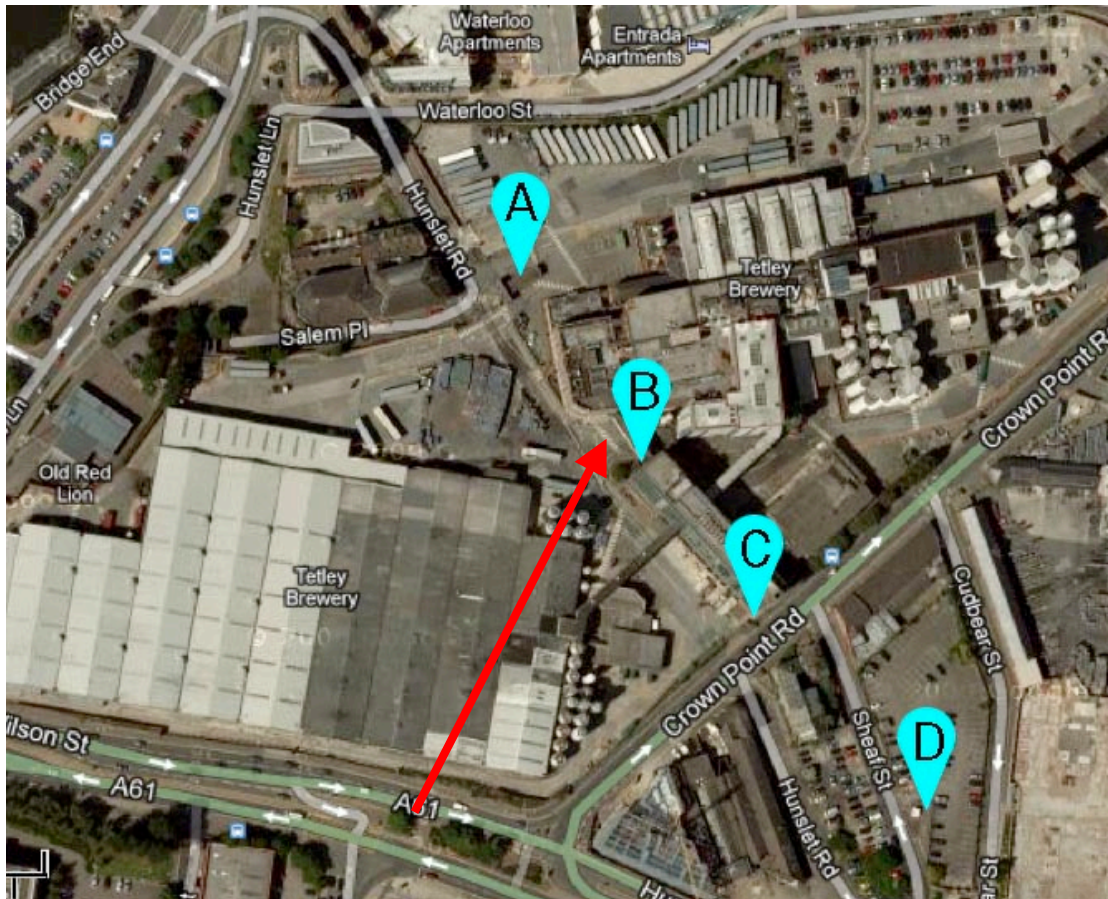

Locations / Walking Directions

PSL is currently based in Tetley's House, a 1970s office block located next to the Headquarters Building on the Carlsberg UK brewery site. You can access it either by the Security Gatehouse on Hunslet Road or by the green turnstile on Crown Point Road. Parking is available in the Carlsberg car park on Sheaf Street.

For SatNav please use LS10 1JQ.

- A Security Gatehouse, Hunslet Road
- B Office Entrance, Tetley's House
- C Access via Crown Point Road (see left)
- D Sheaf Street Car Park